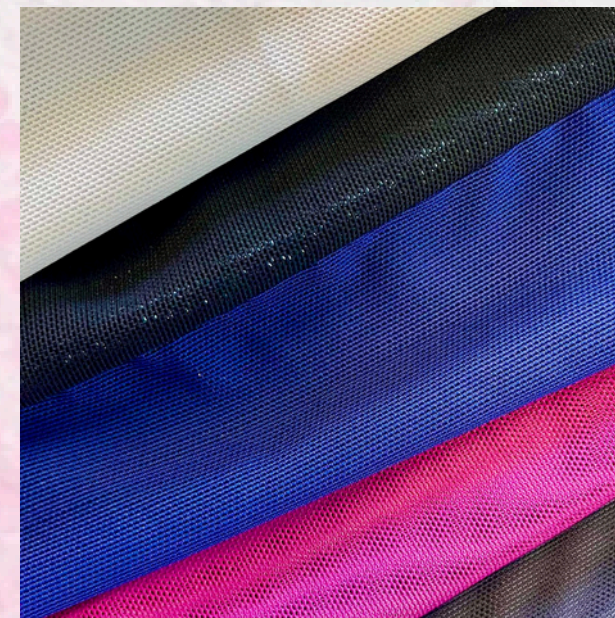

Fabrics

At SportEmotion, we understand the importance of a leotard that is not only beautiful but also perfectly complements the gymnast's movements and performance. That's why we work with carefully selected fabrics that guarantee comfort, durability, and a radiant appearance.

Mystique: Mystique is the fabric for those who want to shine on the floor. This shiny, light-reflecting fabric gives leotards a luxurious and eye-catching look. Thanks to its firm yet stretchy structure, Mystique stays perfectly in place during every jump, turn, or landing.

Lycra: Lycra is a classic favorite among gymnasts. This smooth, matte fabric feels soft against the skin and moves effortlessly with you. Its breathable and lightweight properties make Lycra particularly suitable for intensive training and create a cool look for competition leotards.

Mesh: Mesh is a fine, semi-sheer fabric primarily used as a stylish accent. It gives any leotard an elegant touch while also providing extra ventilation in strategic areas. Mesh is often combined with Mystique or Lycra for an extra refined look. When using mesh on the torso, we recommend lining it.

Velvet: Velvet is a soft fabric with a luxurious feel. This fabric feels pleasant against the skin and gives leotards a classic, elegant look. Thanks to its exceptional stretch and breathability, velvet is not only stylish but also comfortable to move in.

MESH