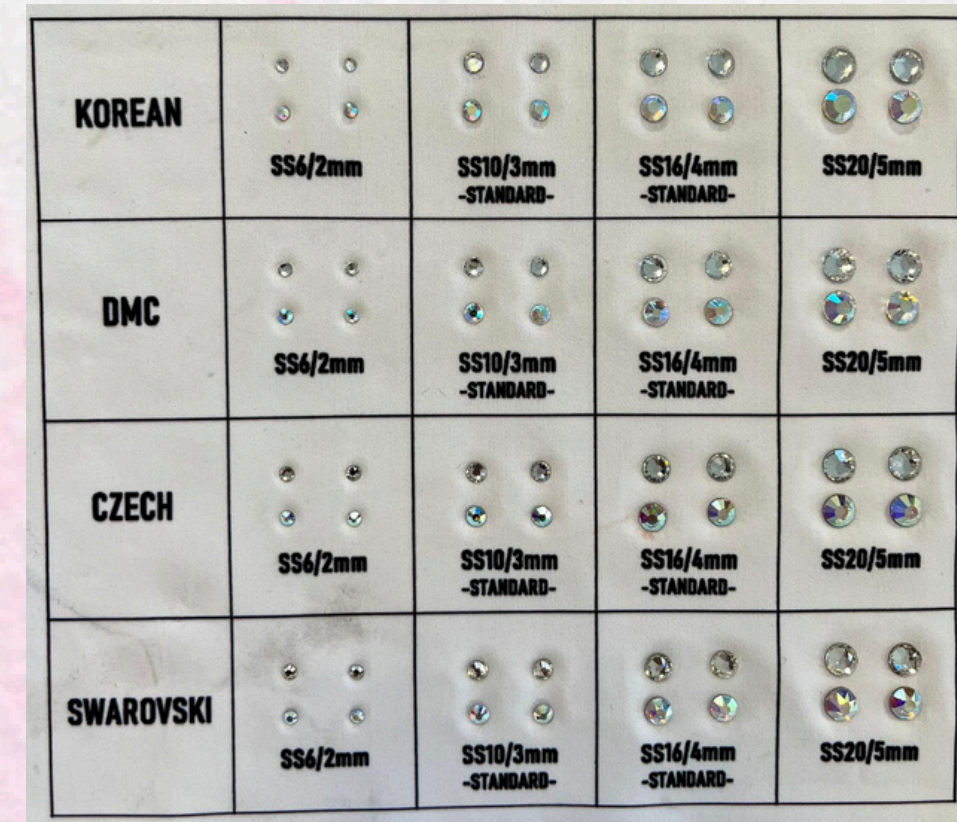

COLOURS

SHAPES

SIZES

Sleeveless

All sleeveless models on the following pages can also be made with sleeves.

AURORA PETROL

- €64,95
- Petrol
- Mint mystique
- White mystique
- Lycra ombre
- AB-crystals

AURORA NAVY