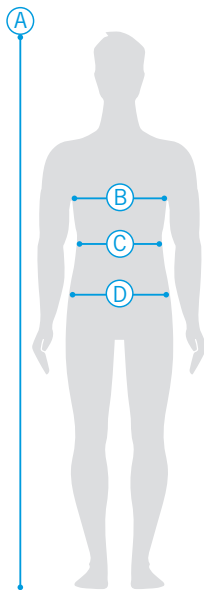

WOMAN

POINTS CM BODY MEASURES

POINTS	CM	BODY MEASURES										
A	Height	128	145	163	165	166	168	170	172	174	176	178
B	Chest	60	65	70	75	80	85	90	95	100	105	110
C	Waist	55	57	58	63	65	70	75	80	85	90	95
D	Hips	70	79	87	88	90	95	100	105	110	115	120

MAN

POINTS CM BODY MEASURES

POINTS	CM	BODY MEASURES											
A	Height	155	160	165	166	168	172	178	180	182	184	186	188
B	Chest	60	72	84	88	90	95	100	105	110	115	120	125
C	Waist	59	64	69	73	75	80	85	90	95	100	105	110
D	Hips	70	77	84	88	90	95	100	105	110	115	120	125

POINTS CM BODY MEASURES

POINTS	CM	BODY MEASURES		
A	Height	90	98	110
B	Breast	49	51	53
C	Waist	49	50	51
D	Hips	50	55	60

WATERWEAR SIZE RANGE

F/I	1-2	2-3	4-5
USA	2T	3T	4T
UK	19	20	21
D	92	98	110
AUS	1-2	2-3	4-5

POINTS CM BODY MEASURES

POINTS	CM	BODY MEASURES		
A	Height	90	98	110
B	Chest	49	51	53
C	Waist	49	50	51
D	Hips	50	55	60

WATERWEAR SIZE RANGE

F/I	1-2	2-3	4-5
USA	2T	3T	4T
UK	19	20	21
D	92	98	110
AUS	1-2	2-3	4-5