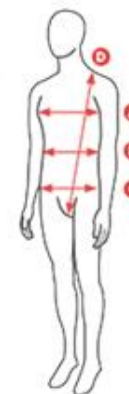

Training zwemkleding heren/dames

MEN'S TRAINING SWIMSUITS								
TYR (US)	26	28	30	32	34	36	38	40
France / Spain	10/12 years	12/14 years	75 (1)	80 (2)	85 (3)	90 (4)	95 (5)	100 (6)
Germany	152	164	176 (3)	4	5	6	7	8
Waist (B)	65-70	70-75	75-80	80-85	85-90	90-95	95-105	105-110
Hip (C)	80-83	83-87	87-92	92-97	97-101	101-110	110-115	115-122

* All measurements listed are in cm

WOMEN'S TRAINING SWIMSUITS									
TYR (US)	26	28	30/XS	32/S	34/M	36/L	38/XL	40/XXL	42
France / Spain	10 years	12/14 years	32	34	36	38	40	42	44
Germany	128	140	152/34	164/36	38	40	42	44	46
Chest (A)	65-70	70-75	75-80	80-85	85-90	90-95	95-100	100-105	105-110
Waist (B)	55-58	58-60	60-63	63-68	68-73	73-78	78-81	81-86	86-89
Hip (C)	73-76	76-81	81-86	86-91	91-96	96-101	101-106	106-110	110-114

* All measurements listed are in cm