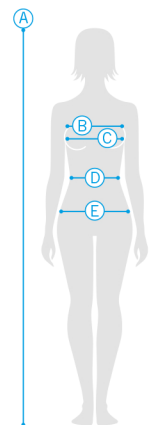

The **MADE IN GREEN** certification also reassures consumers that the textile product is made of materials that have been tested for harmful substances.

SIZING SYSTEM

WOMAN

POINTS	CM	BODY MEASURES					
A	Height	166	168	170	172	174	176
B	Chest	80	85	90	95	100	105
C	Breast	85	90	95	100	105	110
D	Waist	65	70	75	80	85	90
E	Hips	90	95	100	105	110	115

SIZE RANGE

F	XS	S	M	L	XL	XXL
UK	XS	S	M	L	XL	XXL
USA	XXS	XS	S	M	L	XL
I	XS	S	M	L	XL	XXL
D	XS	S	M	L	XL	XXL
AUS	XXS	XS	S	M	L	XL

MAN - UNISEX

POINTS	CM	BODY MEASURES									
A	Height	130	150	166	168	172	178	180	182	184	186
B	Chest	60	75	88	90	95	100	105	110	115	120
C	Waist	60	68	73	75	80	85	90	95	100	105
D	Hips	70	75	88	90	95	100	105	110	115	120

MAN - UNISEX - ARENA ICONS

POINTS	CM	BODY MEASURES						
A	Height	168	172	178	180	182	184	186
B	Chest	90	95	100	105	110	115	120
C	Waist	75	80	85	90	95	100	105
D	Hips	90	95	100	105	110	115	120

SIZE RANGE

F	XS	S	M	L	XL	XXL	3XL
USA	XXS	XS	S	M	L	XL	XXL
UK	XS	S	M	L	XL	XXL	3XL
I	XS	S	M	L	XL	XXL	3XL
D	XS	S	M	L	XL	XXL	3XL
AUS	XS	S	M	L	XL	XXL	3XL

JUNIOR UNISEX

POINTS	CM	BODY MEASURES				
A	Height	116	128	140	152	164
B	Chest	55	60	70	77	85
C	Waist	55	59	63	67	71
D	Hips	65	70	75	80	85