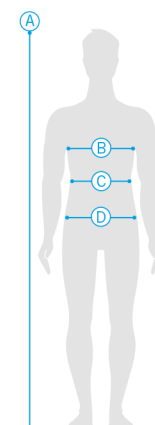

The **MADE IN GREEN** certification also reassures consumers that the textile product is made of materials that have been tested for harmful substances.

SIZING SYSTEM

WOMAN

POINTS	CM	BODY MEASURES					
A	Height	166	168	170	172	174	176
B	Chest	80	85	90	95	100	105
C	Breast	85	90	95	100	105	110
D	Waist	65	70	75	80	85	90
E	Hips	90	95	100	105	110	115

SIZE RANGE

F	XS	S	M	L	XL	XXL
UK	XS	S	M	L	XL	XXL
USA	XXS	XS	S	M	L	XL
I	XS	S	M	L	XL	XXL
D	XS	S	M	L	XL	XXL
AUS	XXS	XS	S	M	L	XL

MAN - UNISEX

POINTS	CM	BODY MEASURES									
A	Height	130	150	166	168	172	178	180	182	184	186
B	Chest	60	75	88	90	95	100	105	110	115	120
C	Waist	60	68	73	75	80	85	90	95	100	105
D	Hips	70	75	88	90	95	100	105	110	115	120

MAN - UNISEX - ARENA ICONS

POINTS	CM	BODY MEASURES						
A	Height	168	172	178	180	182	184	186
B	Chest	90	95	100	105	110	115	120
C	Waist	75	80	85	90	95	100	105
D	Hips	90	95	100	105	110	115	120

SIZE RANGE

F	XS	S	M	L	XL	XXL	3XL
USA	XXS	XS	S	M	L	XL	XXL
UK	XS	S	M	L	XL	XXL	3XL
I	XS	S	M	L	XL	XXL	3XL
D	XS	S	M	L	XL	XXL	3XL
AUS	XS	S	M	L	XL	XXL	3XL

JUNIOR UNISEX

POINTS	CM	BODY MEASURES				
A	Height	116	128	140	152	164
B	Chest	55	60	70	77	85
C	Waist	55	59	63	67	71
D	Hips	65	70	75	80	85