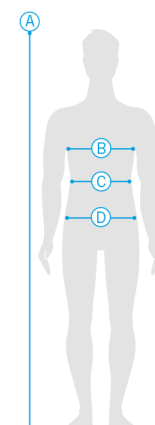

The **MADE IN GREEN** certification also reassures consumers that the textile product is made of materials that have been tested for harmful substances.

SIZING SYSTEM

WOMAN

POINTS	CM	BODY MEASURES					
A	Height	166	168	170	172	174	176
B	Chest	80	85	90	95	100	105
C	Breast	85	90	95	100	105	110
D	Waist	65	70	75	80	85	90
E	Hips	90	95	100	105	110	115

SIZE RANGE

F	XS	S	M	L	XL	XXL
UK	XS	S	M	L	XL	XXL
USA	XXS	XS	S	M	L	XL
I	XS	S	M	L	XL	XXL
D	XS	S	M	L	XL	XXL
AUS	XXS	XS	S	M	L	XL

MAN - UNISEX

POINTS	CM	BODY MEASURES									
A	Height	130	150	166	168	172	178	180	182	184	186
B	Chest	60	75	88	90	95	100	105	110	115	120
C	Waist	60	68	73	75	80	85	90	95	100	105
D	Hips	70	75	88	90	95	100	105	110	115	120

MAN - UNISEX - ARENA ICONS

POINTS	CM	BODY MEASURES						
A	Height	168	172	178	180	182	184	186
B	Chest	90	95	100	105	110	115	120
C	Waist	75	80	85	90	95	100	105
D	Hips	90	95	100	105	110	115	120

SIZE RANGE

F	XS	S	M	L	XL	XXL	3XL
USA	XXS	XS	S	M	L	XL	XXL
UK	XS	S	M	L	XL	XXL	3XL
I	XS	S	M	L	XL	XXL	3XL
D	XS	S	M	L	XL	XXL	3XL
AUS	XS	S	M	L	XL	XXL	3XL

JUNIOR UNISEX

POINTS	CM	BODY MEASURES				
A	Height	116	128	140	152	164
B	Chest	55	60	70	77	85
C	Waist	55	59	63	67	71
D	Hips	65	70	75	80	85