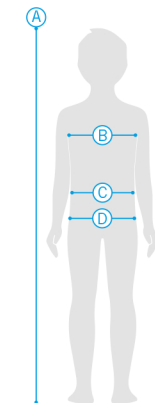

SIZE RANGE

F	XS	S	M	L	XL	XXL
UK	XS	S	M	L	XL	XXL
USA	XXS	XS	S	M	L	XL
I	XS	S	M	L	XL	XXL
D	XS	S	M	L	XL	XXL
AUS	XXS	XS	S	M	L	XL

MAN - UNISEX

POINTS	CM	BODY MEASURES									
A	Height	130	150	166	168	172	178	180	182	184	186
B	Chest	60	75	88	90	95	100	105	110	115	120
C	Waist	60	68	73	75	80	85	90	95	100	105
D	Hips	70	75	88	90	95	100	105	110	115	120

MAN - UNISEX - ARENA ICONS

POINTS	CM	BODY MEASURES						
A	Height	168	172	178	180	182	184	186
B	Chest	90	95	100	105	110	115	120
C	Waist	75	80	85	90	95	100	105
D	Hips	90	95	100	105	110	115	120

SIZE RANGE

F	XS	S	M	L	XL	XXL	3XL
USA	XXS	XS	S	M	L	XL	XXL
UK	XS	S	M	L	XL	XXL	3XL
I	XS	S	M	L	XL	XXL	3XL
D	XS	S	M	L	XL	XXL	3XL
AUS	XS	S	M	L	XL	XXL	3XL

JUNIOR UNISEX

POINTS	CM	BODY MEASURES				
A	Height	116	128	140	152	164
B	Chest	55	60	70	77	85
C	Waist	55	59	63	67	71
D	Hips	65	70	75	80	85

SIZE RANGE

F	6-7	8-9	10-11	12-13	14-15
UK	6-7	8-9	10-11	12-13	14-15
USA	S	M	L	XL	XXL
I	6-7	8-9	10-11	12-13	14-15
D	116	128	140	152	164
AUS	6-7	8-9	10-11	12-13	14-15